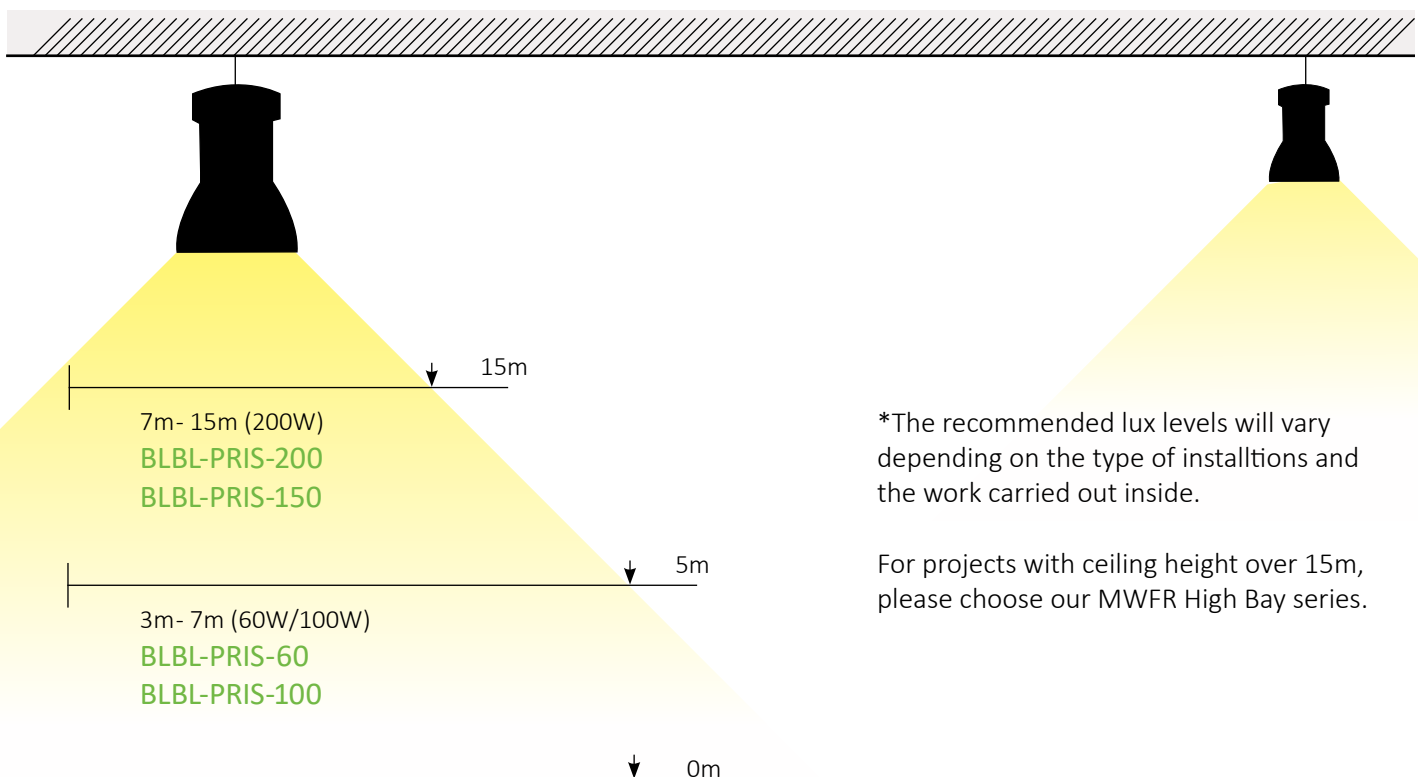

Recommended Model Selection

*The recommended lux levels will vary depending on the type of installations and the work carried out inside.

For projects with ceiling height over 15m, please choose our MWFR High Bay series.