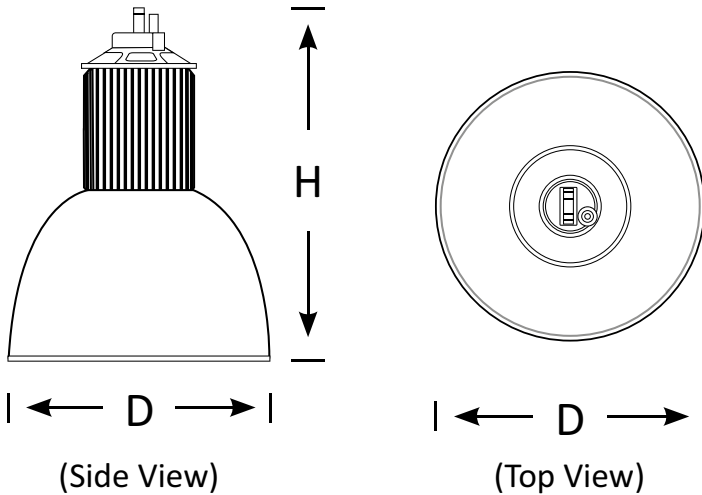

Diffuser options

- Dome diffuser (default)
- Enclosed diffuser

High Bay PRIS

| Product Code | BLBL-PRIS-60 | BLBL-PRIS-100 | BLBL-PRIS-150 | BLBL-PRIS-200 |
|-------------------|---|---------------|---------------|---------------|
| Power (W) | 60 | 100 | 150 | 200 |
| Luminous FLux(lm) | 4850 | 8500 | 14250 | 17000 |
| CCT | Warm White, Neutral White, Cool White (3000K-6500K) | | | |
| Connect | AU Standard Flex & Plug | | | |
| Dimming Options | Various dimming options available on request | | | |
| Dimensions(mm) | D413*H527 | D413*H557 | D413*H604 | D413*H634 |
| Weight(kg) | 4 | 5 | 6.0 | 6.6 |