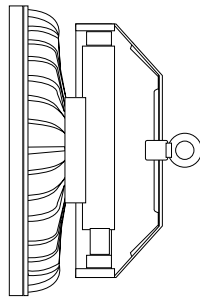

## Specs

Connect: AU Standard Flex & Plug

Dimming: Various dimming options available on request

| ← D → |  
(Top View)

| ← H → |  
(Side View)