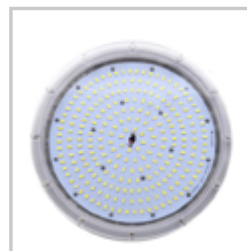

BLBL-UFO1-200

200W Bay Light
Luminous Flux (lm): 22000
CCT: Whites(3000K-6500K)
Dimensions (mm): D350*275
Weight(kg): 5.9