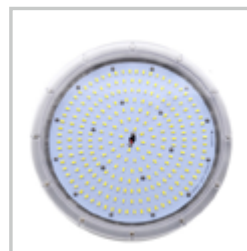

High Bay UFO1

Specs

Connect: AU Standard Flex & Plug

Dimming: Various dimming options available on request

| ← D → |
(Top View)

| ← H → |
(Side View)

BLBL-UFO1-60

60W Bay Light
Luminous Flux (lm): 7200
CCT: Whites(3000K-6500K)
Dimensions (mm): D230*H180
Weight(kg): 2.3

BLBL-UFO1-80

80W Bay Light
Luminous Flux (lm): 8000
CCT: Whites(3000K-6500K)
Dimensions (mm):D230*H180
Weight(kg): 3

BLBL-UFO1-150

150W Bay Light
Luminous Flux (lm): 16500
CCT: Whites(3000K-6500K)
Dimensions (mm): D350*H275
Weight(kg): 5.7