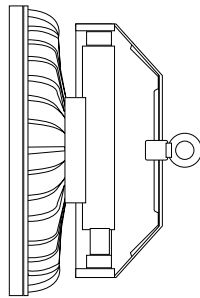

High Bay UFO1

Specs

Connect: AU Standard Flex & Plug

Dimming: Various dimming options available on request

| ← D → |
(Top View)

| ← H → |
(Side View)

BLBL-UFO1-60

60W Bay Light
Luminous Flux (lm): 7200
CCT: Whites(3000K-6500K)
Dimensions (mm): D230*H180
Weight(kg): 2.3

BLBL-UFO1-80

80W Bay Light
Luminous Flux (lm): 8000
CCT: Whites(3000K-6500K)
Dimensions (mm):D230*H180
Weight(kg): 3

BLBL-UFO1-150

150W Bay Light
Luminous Flux (lm): 16500
CCT: Whites(3000K-6500K)
Dimensions (mm): D350*H275
Weight(kg): 5.7