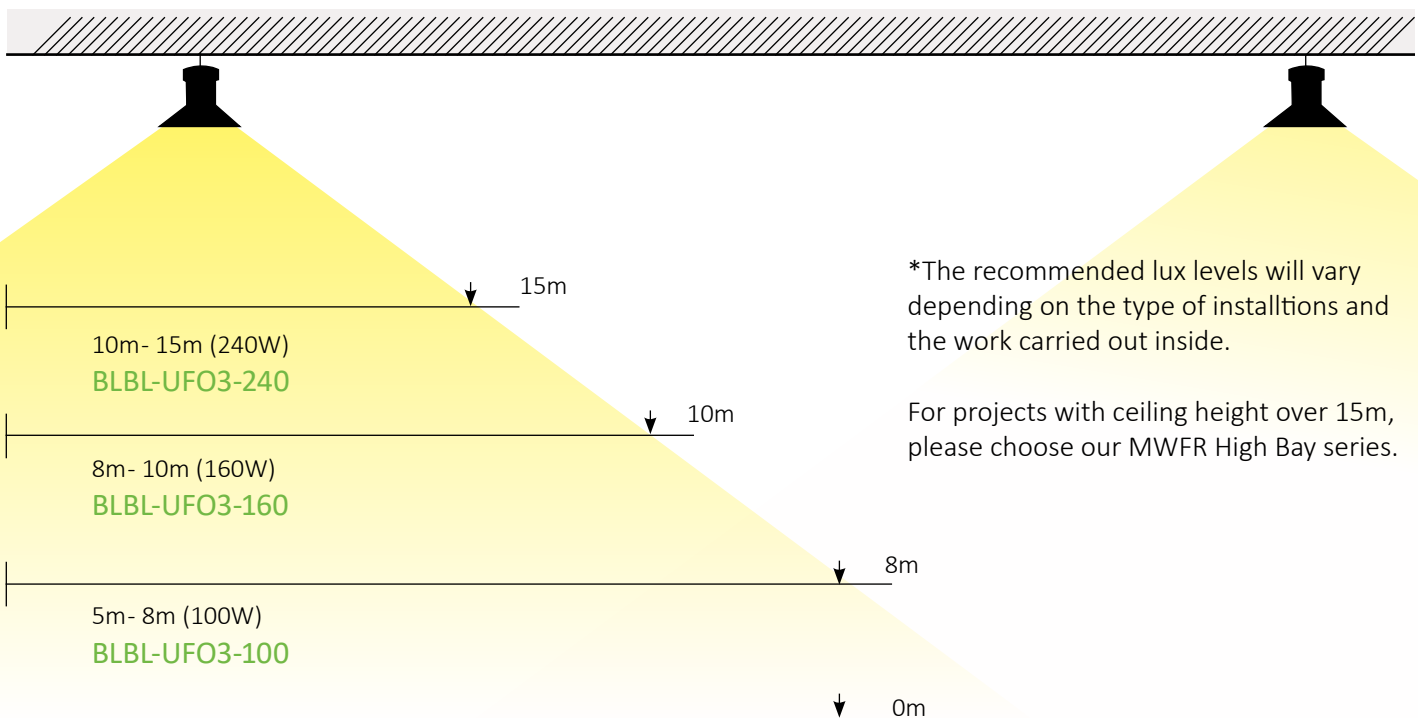

Recommended Model Selection

*The recommended lux levels will vary depending on the type of installations and the work carried out inside.

For projects with ceiling height over 15m, please choose our MWFR High Bay series.