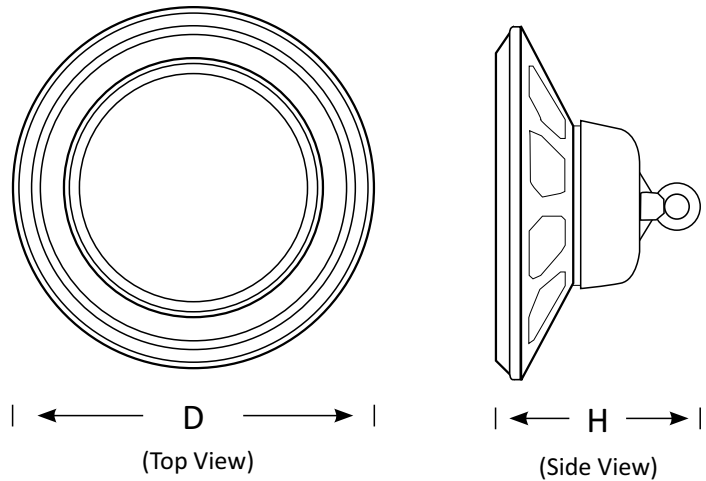

Product Code	BLBL-UFO3-100	BLBL-UFO3-160	BLBL-UFO3-240
Power (W)	100	160	240
Luminous FLux(lm)	11000	17600	26400
CCT	Warm White, Neutral White, Cool White (3000K-6500K)		
Connect	AU Standard Flex & Plug		
Dimming Options	Various dimming options available on request		
Dimensions(mm)	D280*H185	D320*H150	D400*H150
Weight(kg)	2.5	3.5	5.3