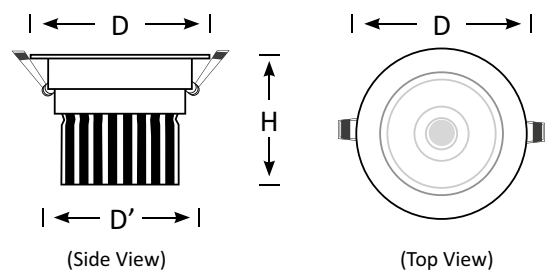

### Features

- Range from 7W to 30W
- Easy installation
- LED Driver Included
- Supplied with Flex & Plug

15°	24°	38°	IP 44
>80 CRI	92 CRI	AC 200-240V	3 Yrs Warranty
			35000 @ L90 B10 Lifetime

Product Code	BLDL-007W-07	BLDL-007W-10	BLDL-007W-15	BLDL-007W-20	BLDL-007W-30
Power (W)	7	10	15	20	30
Luminous Flux(lm)	700	1000	1500	2000	2700
CCT	Warm White, Neutral White, Cool White (3000K-6000K)				
Connect	AU Standard Flex & Plug				
Dimming Options	Various dimming options available on request				
Dimensions(mm)	D90*H72	D110*H92		D140*H112	D160*H114
Cutout(mm)	D'75	D'95		D'120	D'140
Weight(kg)	0.2	0.4		0.6	0.8