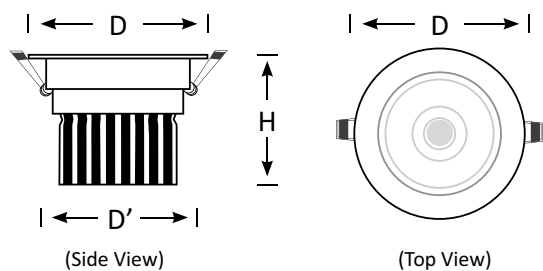

The downlight is supplied with drivers as well as flex and plug lead, making it a fast and easy installation.

Downlight 007W

Features

- Range from 7W to 30W
- Easy installation
- LED Driver Included
- Supplied with Flex & Plug

15°	24°	38°	IP 44
>80 CRI	92 CRI	AC 200-240V	3 Yrs Warranty
35000 @ L90 B10 Lifetime			

Product Code	BLDL-007W-07	BLDL-007W-10	BLDL-007W-15	BLDL-007W-20	BLDL-007W-30
Power (W)	7	10	15	20	30
Luminous Flux(lm)	700	1000	1500	2000	2700
CCT	Warm White, Neutral White, Cool White (3000K-6000K)				
Connect	AU Standard Flex & Plug				
Dimming Options	Various dimming options available on request				
Dimensions(mm)	D90*H72	D110*H92		D140*H112	D160*H114
Cutout(mm)	D'75	D'95	D'120		D'140
Weight(kg)	0.2	0.4	0.6		0.8