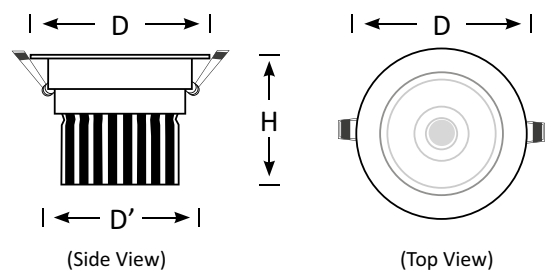

The downlight is supplied with drivers as well as flex and plug lead, making it a fast and easy installation.

Downlight 007W

Features

- Range from 7W to 30W
- Easy installation
- LED Driver Included
- Supplied with Flex & Plug

15°	24°	38°	IP 44
>80 CRI	92 CRI	AC 200-240V	3 Yrs Warranty
			35000 @ L90 B10 Lifetime

Product Code	BLDL-007W-07	BLDL-007W-10	BLDL-007W-15	BLDL-007W-20	BLDL-007W-30
Power (W)	7	10	15	20	30
Luminous Flux(lm)	700	1000	1500	2000	2700
CCT	Warm White, Neutral White, Cool White (3000K-6000K)				
Connect	AU Standard Flex & Plug				
Dimming Options	Various dimming options available on request				
Dimensions(mm)	D90*H72	D110*H92		D140*H112	D160*H114
Cutout(mm)	D'75	D'95		D'120	D'140
Weight(kg)	0.2	0.4		0.6	0.8