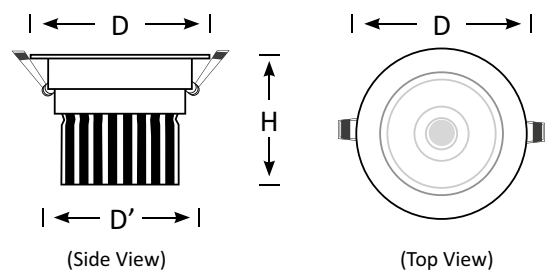

### Features

- Range from 7W to 30W
- Easy installation
- LED Driver Included
- Supplied with Flex & Plug

15°	24°	38°	IP 44
>80 CRI	92 CRI	AC 200-240V	3 Yrs Warranty
35000 @ L90 B10 Lifetime			

Product Code	BLDL-007W-07	BLDL-007W-10	BLDL-007W-15	BLDL-007W-20	BLDL-007W-30
Power (W)	7	10	15	20	30
Luminous Flux(lm)	700	1000	1500	2000	2700
CCT	Warm White, Neutral White, Cool White (3000K-6000K)				
Connect	AU Standard Flex & Plug				
Dimming Options	Various dimming options available on request				
Dimensions(mm)	D90*H72	D110*H92		D140*H112	D160*H114
Cutout(mm)	D'75	D'95	D'120		D'140
Weight(kg)	0.2	0.4	0.6		0.8