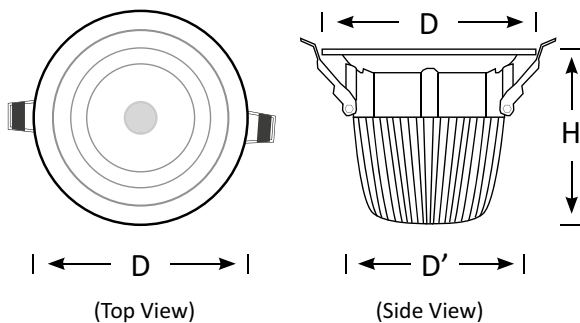

BoscoLighting's ADA LED Downlight can give your interiors a contemporary update. The deep recess of the LED light reduces glare within the room and help achieve a low profile finish. It offers a 15 deg tilt from horizontal.

They are perfect for lighting up offices, retail shops, cafes and homes. Available with three different measures and powers.

Contact us for more information!