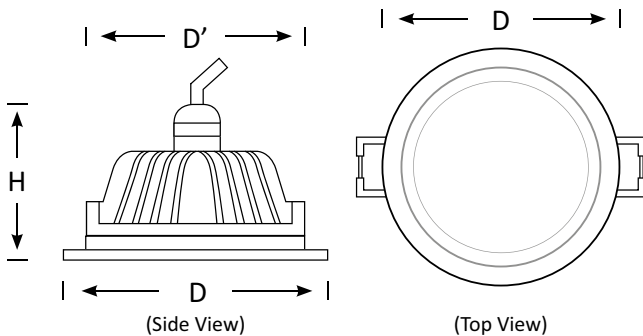

Applications

- Kitchens or bathrooms
- Building eaves or corridors
- Residential and commercial projects

120°	IP 65	AC 220-240V
>80 CRI	92 CRI	3 Yrs Warranty
		35000 @ L90 B10 Lifetime

Product Code	BLDL-APT-08	BLDL-APT-12	BLDL-APT-20	BLDL-APT-30
Power (W)	8	12	20	30
Luminous Flux(lm)	800	1200	2000	2700
CCT	Warm White, Neutral White, Cool White (3000K-6000K)			
Connect	AU Standard Flex & Plug			
Dimming Options	Various dimming options available on request			
Dimensions(mm)	D90*H67	D108*H72	D190*H70	D236*H65
Cutout(mm)	D'75	D'95	D'170	D'210
Weight(kg)	0.3	0.5	0.8	1.2