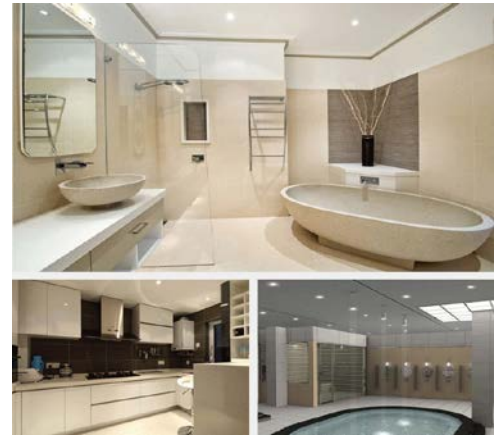

It is suitable for residential apartments and commercial premises, areas such as bathrooms, toilets, and exterior applications.

Contact our lighting specialist for more information!

Downlight Amphitrite