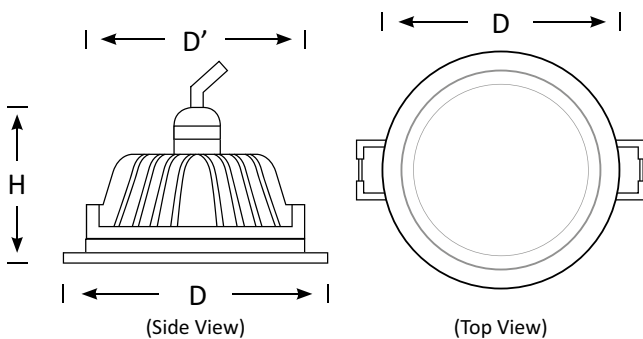

Applications

- Kitchens or bathrooms
- Building eaves or corridors
- Residential and commercial projects

120°	IP 65	AC 220-240V
>80 CRI	92 CRI	3 Yrs Warranty
		35000 @ L90 B10 Lifetime

Product Code	BLDL-APT-08	BLDL-APT-12	BLDL-APT-20	BLDL-APT-30
Power (W)	8	12	20	30
Luminous Flux(lm)	800	1200	2000	2700
CCT	Warm White, Neutral White, Cool White (3000K-6000K)			
Connect	AU Standard Flex & Plug			
Dimming Options	Various dimming options available on request			
Dimensions(mm)	D90*H67	D108*H72	D190*H70	D236*H65
Cutout(mm)	D'75	D'95	D'170	D'210
Weight(kg)	0.3	0.5	0.8	1.2