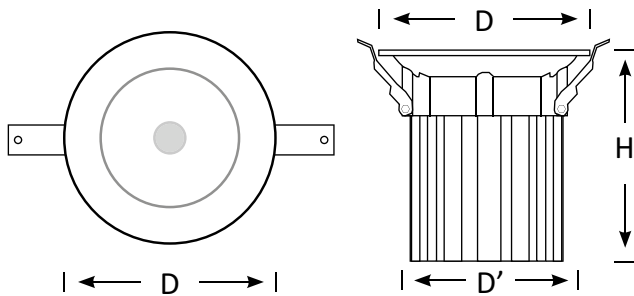

Introducing the AQUA Waterproof Downlight, your ultimate lighting solution for wet environments! With its impressive IP65 waterproof rating, this downlight ensures complete protection against water and dust, making it perfect for gardens, patios, and more.

Its 75mm cutout size and 12W power provide easy installation and optimal energy-efficient illumination. Plus, with five viewing angles to choose from (15°, 24°, 36°, 45°, and 60°), you can customize your lighting experience effortlessly.

Illuminate your outdoor spaces like never before with the AQUA Waterproof Downlight- reliable, stylish, and perfect for any weather! Contact for a quote now!

Downlight AQUA

(Top View)

(Side View)