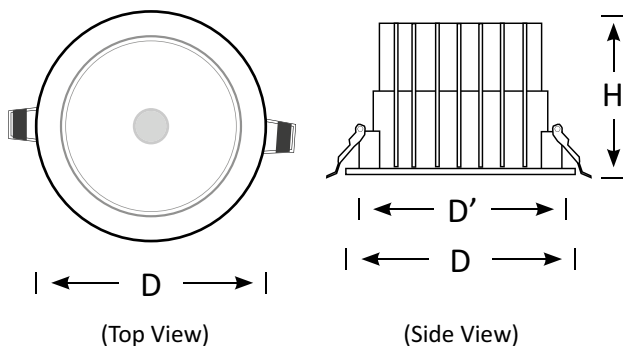

With an extensive range of options and variants, BoscoLighting's **ARIEL Recessed Downlight** offers excellent performance with long lifespan.

Rated at IP65, it is resistant to splashing water, making it perfect for areas such as bathrooms, toilets or applications under the eaves of buildings.

Product Code	BLDL-ARIEL-10	BLDL-ARIEL-20	BLDL-ARIEL-30	BLDL-ARIEL-40
Power (W)	10	20	30	40
Luminous Flux(lm)	1000	2000	2700	3600
CCT	Warm White, Neutral White, Cool White (3000K-6000K)			
Connect	AU Standard Flex & Plug			
Dimming Options	Non-Dim			
Dimensions(mm)	D100*H75	D140*H90	D185*H112	D230*H128
Cutout(mm)	D'90	D'130	D'170	D'200
Weight(kg)	0.3	0.6	0.8	0.9