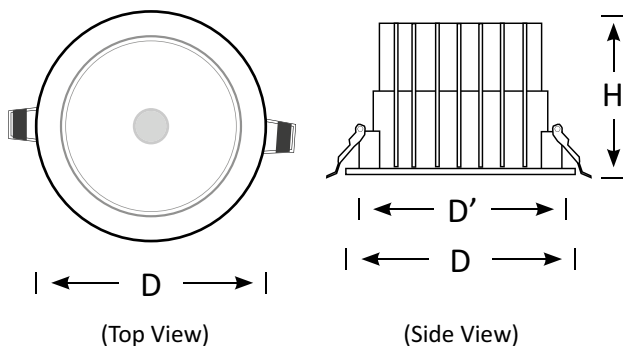

With an extensive range of options and variants, BoscoLighting's ARIEL Recessed Downlight offers excellent performance with long lifespan.

Rated at IP65, it is resistant to splashing water, making it perfect for areas such as bathrooms, toilets or applications under the eaves of buildings.

Product Code	BLDL-ARIEL-10	BLDL-ARIEL-20	BLDL-ARIEL-30	BLDL-ARIEL-40
Power (W)	10	20	30	40
Luminous Flux(lm)	1000	2000	2700	3600
CCT	Warm White, Neutral White, Cool White (3000K-6000K)			
Connect	AU Standard Flex & Plug			
Dimming Options	Non-Dim			
Dimensions(mm)	D100*H75	D140*H90	D185*H112	D230*H128
Cutout(mm)	D'90	D'130	D'170	D'200
Weight(kg)	0.3	0.6	0.8	0.9