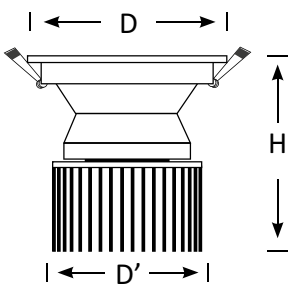

(Side View)

(Top View)

Product Code	BLDL-CLW-30
Power (W)	30
Luminous Flux(lm)	2700
CCT	Warm White, Neutral White, Cool White (2700K-6000K)
Connect	AU Standard Flex & Plug
Dimming Options	Various dimming options available on request
Dimensions(mm)	D161*H156
Cutout(mm)	D'145
Weight(kg)	0.6