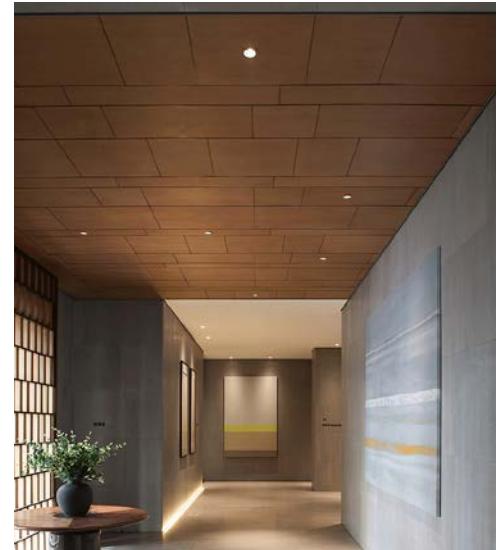

BoscoLighting's DARTH Round Recessed Downlight is a fixed downlight. With the LED light source pushed back into the fitting and glossy black reflector, it offers less glare and improves the lighting comfort of the installation.

They provide high lumen output with four beam angle options to suit most applications, including retail display spaces, galleries, foyers and shopping centres. Available with three different measures and powers.

Downlight DARTH Round

Features

- Easy installation
- LED Driver Included
- Supplied with Flex & Plug