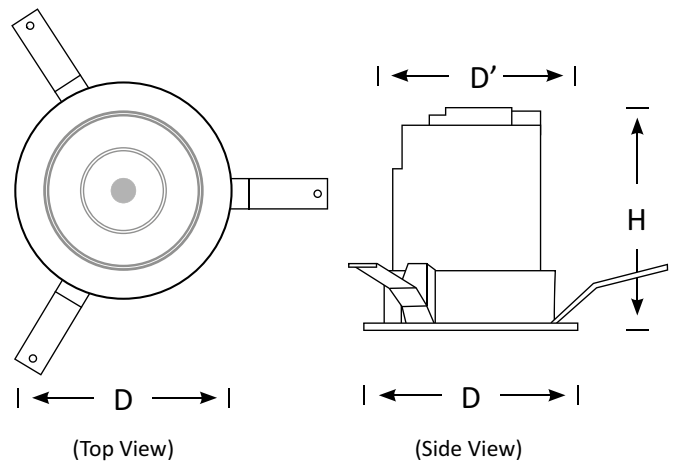

BoscoLighting's DARTH Round Recessed Downlight is a fixed downlight. With the LED light source pushed back into the fitting and glossy black reflector, it offers less glare and improves the lighting comfort of the installation.

They provide high lumen output with four beam angle options to suit most applications, including retail display spaces, galleries, foyers and shopping centres. Available with three different measures and powers.

Downlight DARTH Round

Features

- Easy installation
- LED Driver Included
- Supplied with Flex & Plug

15°	24°	36°	60°	IP 44	>80 CRI	92 CRI	AC 200-240V	3 Yrs Warranty	35000 @ L90 B10 Lifetime
-----	-----	-----	-----	-------	------------	-----------	----------------	-------------------	--------------------------------

Product Code	BLDL-DARTH-12-R	BLDL-DARTH-18-R	BLDL-DARTH-30-R
Power (W)	12	18	30
Luminous Flux(lm)	1200	1800	2700
CCT	Warm White, Neutral White, Cool White (3000K-5700K)		
Connect	AU Standard Flex & Plug		
Dimming Options	Various dimming options available on request		
Dimensions(mm)	D85*H90	D110*H98	D140*H151
Cutout(mm)	D'75	D'95	D'125
Weight(kg)	0.3	0.5	0.8