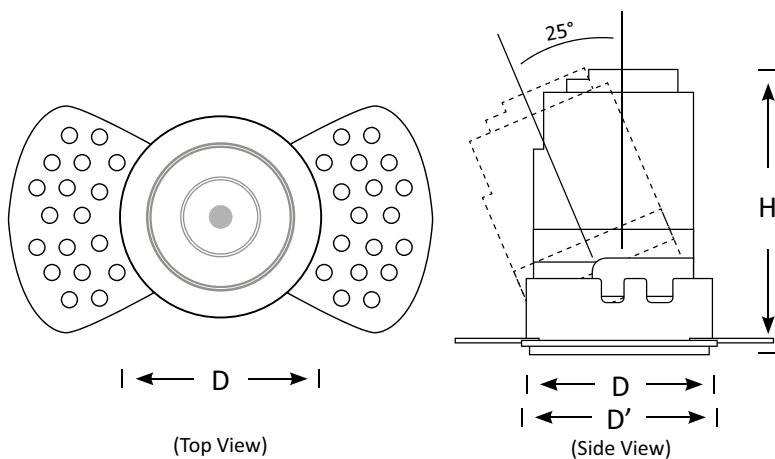

BoscoLighting's DARTH Trimless Round Downlight is designed to be plastered into ceilings, perfect for high-end residential or commercial projects.

Unlike the Round DARTH recessed downlight, this trimless version is an adjustable downlight which offers a 25° tilt. The recessed lamp housing help to reduce glare. With glossy black reflector, it improves the lighting comfort.

15°	24°	36°	60°	IP 44
>80 CRI	92 CRI	AC 200-240V	3 Yrs Warranty	35000 @ L90 B10 Lifetime

Product Code	BLDL-DARTH-15-R-TL
Power (W)	15
Luminous Flux(lm)	1500
CCT	Warm White, Neutral White, Cool White (3000K-5700K)
Connect	AU Standard Flex & Plug
Dimming Options	Various dimming options available on request
Dimensions(mm)	D74*H106
Cutout(mm)	D'80
Weight(kg)	0.3