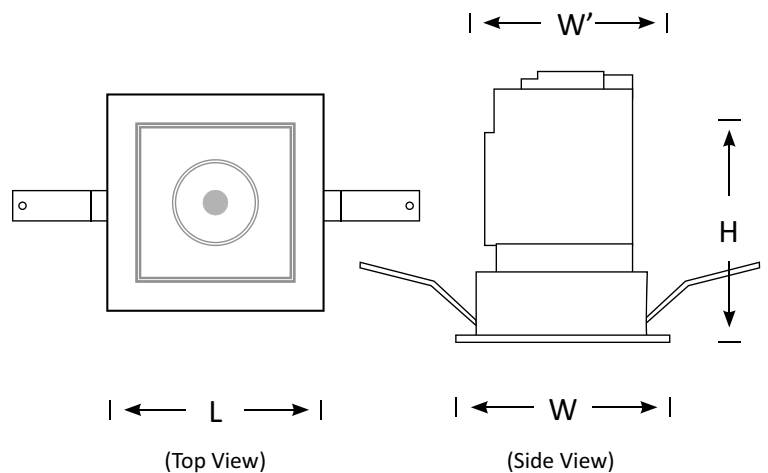

Unlike the Round DARTH recessed downlight, this Square version is an adjustable downlight which offers a 25° tilt. The recessed lamp housing help to reduce glare. With glossy black reflector, it improves the lighting comfort of the installation.

They provide high lumen output with four beam angle options to suit most applications, including retail display spaces, galleries, offices or museums. Available with three different measures and powers.

## Features

- Easy installation
- LED Driver Included
- Supplied with Flex & Plug

Product Code	BLDL-DARTH-12-S	BLDL-DARTH-18-S	BLDL-DARTH-30-S
Power (W)	12	18	30
Luminous Flux(lm)	1200	1800	2700
CCT	Warm White, Neutral White, Cool White (3000K-5700K)		
Connect	AU Standard Flex & Plug		
Dimming Options	Various dimming options available on request		
Dimensions(mm)	L85**W85*H112	L113**W113*H126	L140**W140*H158
Cutout(mm)	L'75*W'75	L'95*W'95	L'125*W'125
Weight(kg)	0.3	0.5	0.8