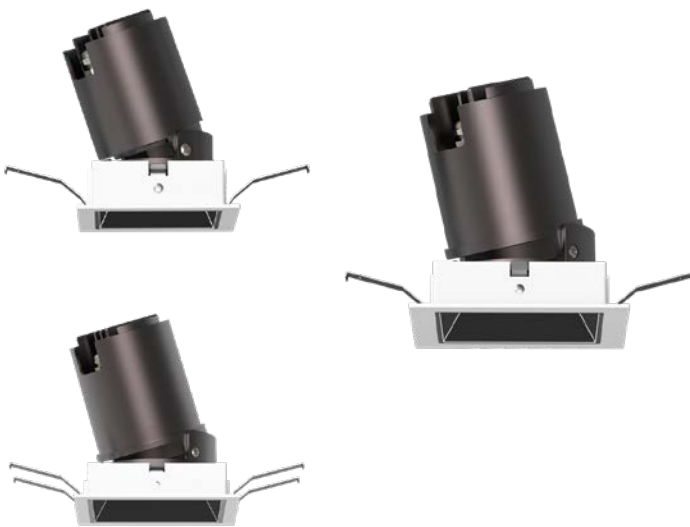

Unlike the Round DARTH recessed downlight, this Square version is an adjustable downlight which offers a 25° tilt. The recessed lamp housing help to reduce glare. With glossy black reflector, it improves the lighting comfort of the installation.

They provide high lumen output with four beam angle options to suit most applications, including retail display spaces, galleries, offices or museums. Available with three different measures and powers.

## Downlight DARTH Square

## Features

- Easy installation
- LED Driver Included
- Supplied with Flex & Plug

Product Code	BLDL-DARTH-12-S	BLDL-DARTH-18-S	BLDL-DARTH-30-S
Power (W)	12	18	30
Luminous Flux(lm)	1200	1800	2700
CCT	Warm White, Neutral White, Cool White (3000K-5700K)		
Connect	AU Standard Flex & Plug		
Dimming Options	Various dimming options available on request		
Dimensions(mm)	L85**W85*H112	L113**W113*H126	L140**W140*H158
Cutout(mm)	L'75*W'75	L'95*W'95	L'125*W'125
Weight(kg)	0.3	0.5	0.8