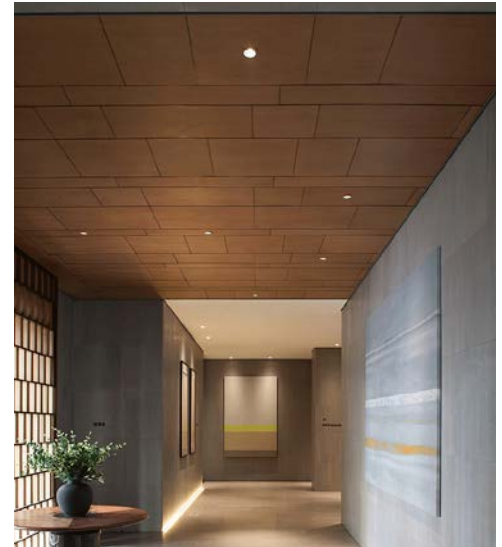

BoscoLighting's DARTH Round Recessed Downlight is a fixed downlight. With the LED light source pushed back into the fitting and glossy black reflector, it offers less glare and improves the lighting comfort of the installation.

They provide high lumen output with four beam angle options to suit most applications, including retail display spaces, galleries, foyers and shopping centres. Available with three different measures and powers.

Downlight DARTH Round

Features

- Easy installation
- LED Driver Included
- Supplied with Flex & Plug

Product Code	BLDL-DARTH-12-R	BLDL-DARTH-18-R	BLDL-DARTH-30-R
Power (W)	12	18	30
Luminous Flux(lm)	1200	1800	2700
CCT	Warm White, Neutral White, Cool White (3000K-5700K)		
Connect	AU Standard Flex & Plug		
Dimming Options	Various dimming options available on request		
Dimensions(mm)	D85*H90	D110*H98	D140*H151
Cutout(mm)	D'75	D'95	D'125
Weight(kg)	0.3	0.5	0.8