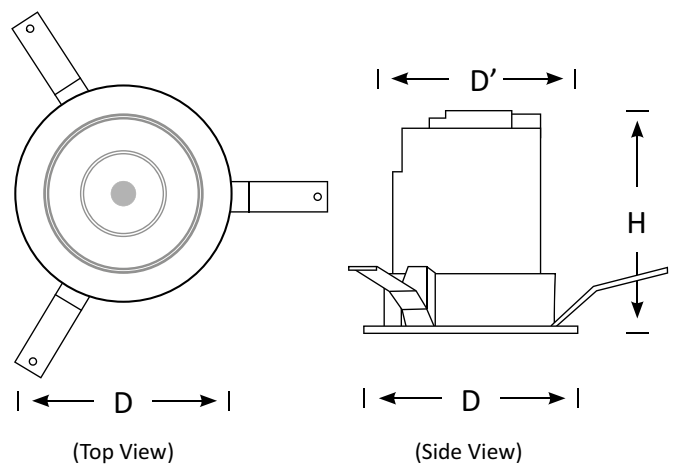

BoscoLighting's DARTH Round Recessed Downlight is a fixed downlight. With the LED light source pushed back into the fitting and glossy black reflector, it offers less glare and improves the lighting comfort of the installation.

They provide high lumen output with four beam angle options to suit most applications, including retail display spaces, galleries, foyers and shopping centres. Available with three different measures and powers.

Downlight DARTH Round

Features

- Easy installation
- LED Driver Included
- Supplied with Flex & Plug

Product Code	BLDL-DARTH-12-R	BLDL-DARTH-18-R	BLDL-DARTH-30-R
Power (W)	12	18	30
Luminous Flux(lm)	1200	1800	2700
CCT	Warm White, Neutral White, Cool White (3000K-5700K)		
Connect	AU Standard Flex & Plug		
Dimming Options	Various dimming options available on request		
Dimensions(mm)	D85*H90	D110*H98	D140*H151
Cutout(mm)	D'75	D'95	D'125
Weight(kg)	0.3	0.5	0.8