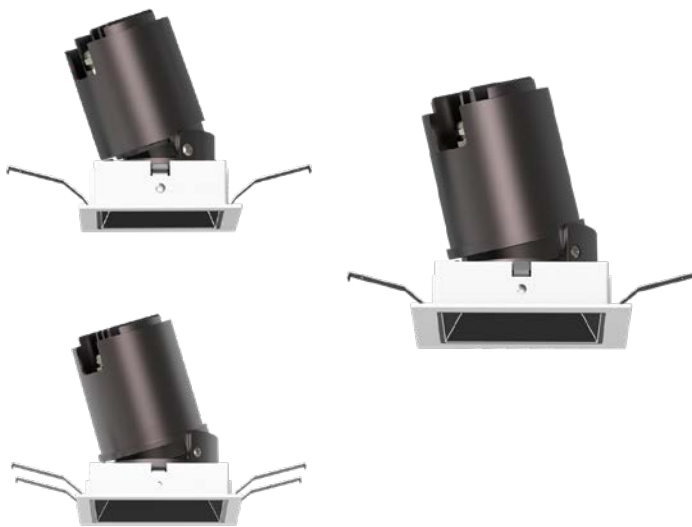

Unlike the Round DARTH recessed downlight, this Square version is an adjustable downlight which offers a 25° tilt. The recessed lamp housing help to reduce glare. With glossy black reflector, it improves the lighting comfort of the installation.

They provide high lumen output with four beam angle options to suit most applications, including retail display spaces, galleries, offices or museums. Available with three different measures and powers.

Downlight DARTH Square

Features

- Easy installation
- LED Driver Included
- Supplied with Flex & Plug

Product Code	BLDL-DARTH-12-S	BLDL-DARTH-18-S	BLDL-DARTH-30-S
Power (W)	12	18	30
Luminous Flux(lm)	1200	1800	2700
CCT	Warm White, Neutral White, Cool White (3000K-5700K)		
Connect	AU Standard Flex & Plug		
Dimming Options	Various dimming options available on request		
Dimensions(mm)	L85**W85*H112	L113**W113*H126	L140**W140*H158
Cutout(mm)	L'75*W'75	L'95*W'95	L'125*W'125
Weight(kg)	0.3	0.5	0.8