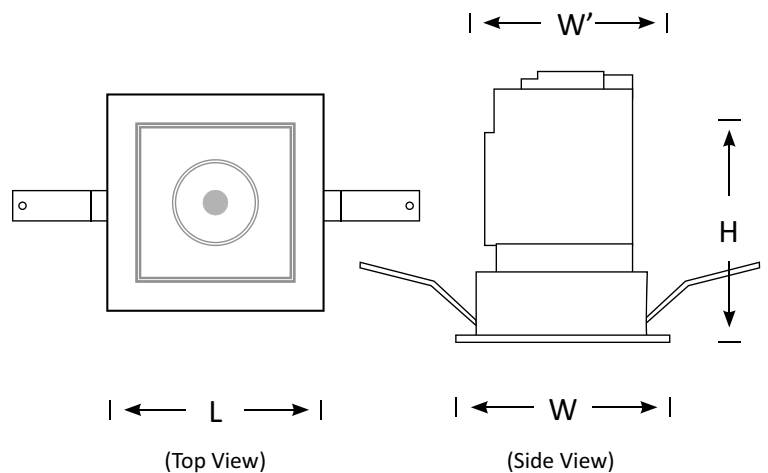

Unlike the Round DARTH recessed downlight, this Square version is an adjustable downlight which offers a 25° tilt. The recessed lamp housing help to reduce glare. With glossy black reflector, it improves the lighting comfort of the installation.

They provide high lumen output with four beam angle options to suit most applications, including retail display spaces, galleries, offices or museums. Available with three different measures and powers.

Downlight DARTH Square

Features

- Easy installation
- LED Driver Included
- Supplied with Flex & Plug

Product Code	BLDL-DARTH-12-S	BLDL-DARTH-18-S	BLDL-DARTH-30-S
Power (W)	12	18	30
Luminous Flux(lm)	1200	1800	2700
CCT	Warm White, Neutral White, Cool White (3000K-5700K)		
Connect	AU Standard Flex & Plug		
Dimming Options	Various dimming options available on request		
Dimensions(mm)	L85**W85*H112	L113**W113*H126	L140**W140*H158
Cutout(mm)	L'75*W'75	L'95*W'95	L'125*W'125
Weight(kg)	0.3	0.5	0.8