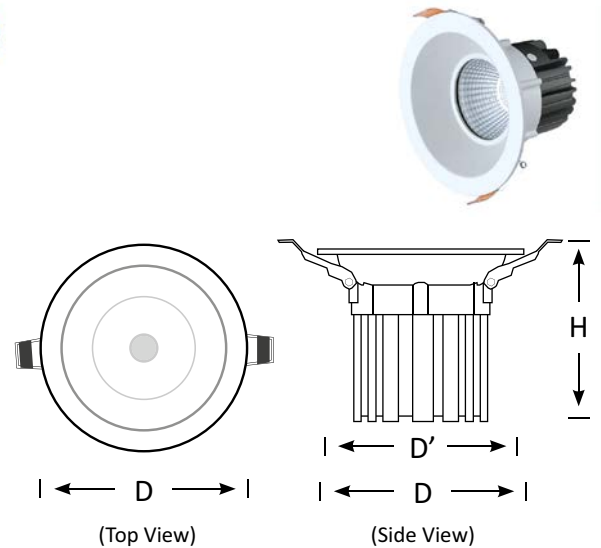

BoscoLighting's EVA Recessed Downlight is a high powered LED downlight designed to light up your retail displays, events and large reception areas creating the impact your clients really desire.

While really bright, they are also very energy efficient. Our lights come with a L90 B10 rating, which means they are designed to stay brighter for longer, so your shop, reception area or foyer will retain its impact for many years.

Downlight EVA

Features

- Easy installation
- LED Driver Included
- Supplied with Flex & Plug

Product Code	BLDL-EVA-12	BLDL-EVA-20	BLDL-EVA-30	BLDL-EVA-40
Power (W)	12	20	30	40
Luminous Flux(lm)	1200	2000	2700	3600
CCT	Warm White, Neutral White, Cool White (3000K-6500K)			
Connect	AU Standard Flex & Plug			
Dimming Options	Various dimming options available on request			
Dimensions(mm)	D110*H80	D130*H95	D190*H130	D230*H150
Cutout(mm)	D'90	D'115	D'175	D'190
Weight(kg)	0.2	0.4	0.5	0.8