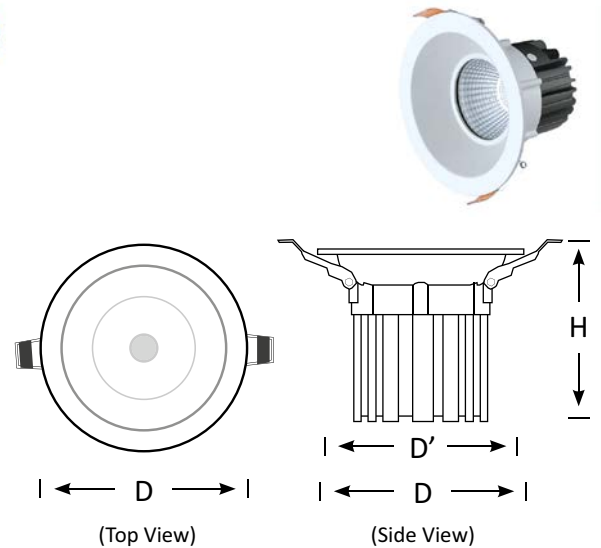

BoscoLighting's EVA Recessed Downlight is a high powered LED downlight designed to light up your retail displays, events and large reception areas creating the impact your clients really desire.

While really bright, they are also very energy efficient. Our lights come with a L90 B10 rating, which means they are designed to stay brighter for longer, so your shop, reception area or foyer will retain its impact for many years.

## Downlight EVA

## Features

- Easy installation
- LED Driver Included
- Supplied with Flex & Plug

Product Code	BLDL-EVA-12	BLDL-EVA-20	BLDL-EVA-30	BLDL-EVA-40
Power (W)	12	20	30	40
Luminous Flux(lm)	1200	2000	2700	3600
CCT	Warm White, Neutral White, Cool White (3000K-6500K)			
Connect	AU Standard Flex & Plug			
Dimming Options	Various dimming options available on request			
Dimensions(mm)	D110*H80	D130*H95	D190*H130	D230*H150
Cutout(mm)	D'90	D'115	D'175	D'190
Weight(kg)	0.2	0.4	0.5	0.8