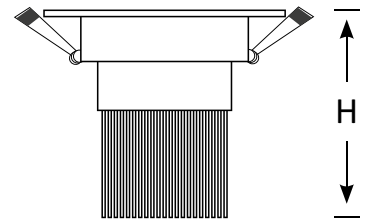

BoscoLighting's EWS Recessed Downlight is an adjustable downlights with a 0-25° adjustable gimble. This product is designed for commercial, retail and other applications with high intensity and focused output.

Downlight EWS

Features

- Easy installation
- LED Driver Included
- Supplied with Flex & Plug

← D →

(Top View)

← D' →

← D →

(Side View)

Product Code	BLDL-EWS-10	BLDL-EWS-15	BLDL-EWS-30	BLDL-EWS-40	BLDL-EWS-50
Power (W)	10	15	30	40	50
Luminous Flux(lm)	1000	1500	2700	3600	4500
Viewing Angle	30°	24°/60°			
CCT	Warm White, Neutral White, Cool White (3000K-6500K)				
Connect	AU Standard Flex & Plug				
Dimming Options	Various dimming options available on request				
Dimensions(mm)	95*H81	D119*H103	D142*H118	D180*H128	D193*H128
Cutout(mm)	D'70	D'90	D'110	D'145	D'160
Weight(kg)	0.2	0.3	0.5	0.8	1.2