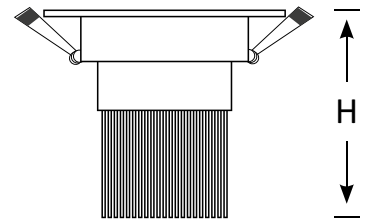

BoscoLighting's EWS Recessed Downlight is an adjustable downlights with a 0-25° adjustable gimble. This product is designed for commercial, retail and other applications with high intensity and focused output.

## Features

- Easy installation
- LED Driver Included
- Supplied with Flex & Plug

(Top View)

(Side View)

Product Code	BLDL-EWS-10	BLDL-EWS-15	BLDL-EWS-30	BLDL-EWS-40	BLDL-EWS-50
Power (W)	10	15	30	40	50
Luminous Flux(lm)	1000	1500	2700	3600	4500
Viewing Angle	30° / 24°/60°				
CCT	Warm White, Neutral White, Cool White (3000K-6500K)				
Connect	AU Standard Flex & Plug				
Dimming Options	Various dimming options available on request				
Dimensions(mm)	95*H81	D119*H103	D142*H118	D180*H128	D193*H128
Cutout(mm)	D'70	D'90	D'110	D'145	D'160
Weight(kg)	0.2	0.3	0.5	0.8	1.2