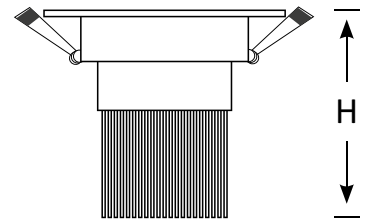

BoscoLighting's EWS Recessed Downlight is an adjustable downlights with a 0-25° adjustable gimble. This product is designed for commercial, retail and other applications with high intensity and focused output.

Downlight EWS

Features

- Easy installation
- LED Driver Included
- Supplied with Flex & Plug

(Top View)

(Side View)

Product Code	BLDL-EWS-10	BLDL-EWS-15	BLDL-EWS-30	BLDL-EWS-40	BLDL-EWS-50
Power (W)	10	15	30	40	50
Luminous Flux(lm)	1000	1500	2700	3600	4500
Viewing Angle	30° / 24°/60°				
CCT	Warm White, Neutral White, Cool White (3000K-6500K)				
Connect	AU Standard Flex & Plug				
Dimming Options	Various dimming options available on request				
Dimensions(mm)	95*H81	D119*H103	D142*H118	D180*H128	D193*H128
Cutout(mm)	D'70	D'90	D'110	D'145	D'160
Weight(kg)	0.2	0.3	0.5	0.8	1.2