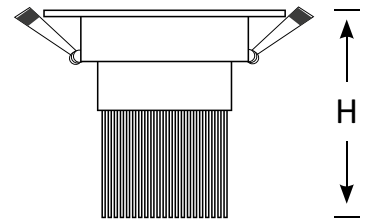

BoscoLighting's EWS Recessed Downlight is an adjustable downlights with a 0-25° adjustable gimble. This product is designed for commercial, retail and other applications with high intensity and focused output.

## Features

- Easy installation
- LED Driver Included
- Supplied with Flex & Plug

| ← D → |

(Top View)

| ← D' → |

| ← D → |

(Side View)

Product Code	BLDL-EWS-10	BLDL-EWS-15	BLDL-EWS-30	BLDL-EWS-40	BLDL-EWS-50
Power (W)	10	15	30	40	50
Luminous Flux(lm)	1000	1500	2700	3600	4500
Viewing Angle	30° / 24°/60°				
CCT	Warm White, Neutral White, Cool White (3000K-6500K)				
Connect	AU Standard Flex & Plug				
Dimming Options	Various dimming options available on request				
Dimensions(mm)	95*H81	D119*H103	D142*H118	D180*H128	D193*H128
Cutout(mm)	D'70	D'90	D'110	D'145	D'160
Weight(kg)	0.2	0.3	0.5	0.8	1.2