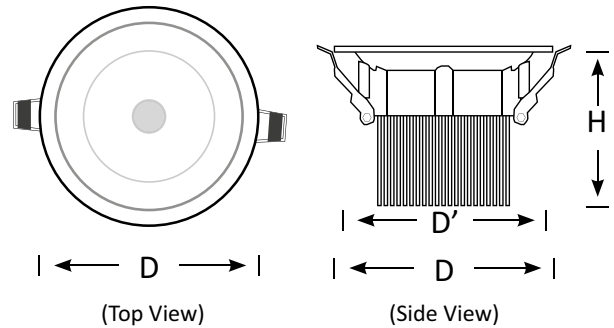

### BLDL-GIT-08

8W Recessed Downlight  
Luminous Flux (lm): 800  
CCT: Whites(3000K-5000K)  
Viewing Angle: 24°  
Dimensions (mm): D95\*H80  
Cutout(mm):D'75  
Weight(kg): 0.4

### BLDL-GIT-12

12W Recessed Downlight  
Luminous Flux (lm): 1200  
CCT: Whites(3000K-5000K)  
Viewing Angle: 24°/38°/60°  
Dimensions (mm): D115\*H116  
Cutout(mm): D'95  
Weight(kg): 0.6

### BLDL-GIT-20

20W Recessed Downlight  
Luminous Flux (lm): 2000  
CCT: Whites(3000K-5000K)  
Viewing Angle: 24°/38°/60°  
Dimensions (mm): D142\*H131  
Cutout(mm): D'125  
Weight(kg): 0.8

### BLDL-GIT-40

40W Recessed Downlight  
Luminous Flux (lm): 3600  
CCT: Whites(3000K-5000K)  
Viewing Angle: 24°/38°/60°  
Dimensions (mm): D185\*H136  
Cutout(mm): D'160  
Weight(kg): 1.4