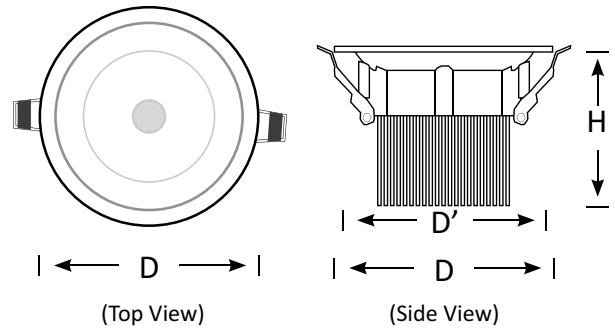

### BLDL-GIT-08

8W Recessed Downlight  
Luminous Flux (lm): 800  
CCT: Whites(3000K-5000K)  
Viewing Angle: 24°  
Dimensions (mm): D95\*H80  
Cutout(mm):D'75  
Weight(kg): 0.4

### BLDL-GIT-12

12W Recessed Downlight  
Luminous Flux (lm): 1200  
CCT: Whites(3000K-5000K)  
Viewing Angle: 24°/38°/60°  
Dimensions (mm): D115\*H116  
Cutout(mm): D'95  
Weight(kg): 0.6

### BLDL-GIT-20

20W Recessed Downlight  
Luminous Flux (lm): 2000  
CCT: Whites(3000K-5000K)  
Viewing Angle: 24°/38°/60°  
Dimensions (mm): D142\*H131  
Cutout(mm): D'125  
Weight(kg): 0.8

### BLDL-GIT-40

40W Recessed Downlight  
Luminous Flux (lm): 3600  
CCT: Whites(3000K-5000K)  
Viewing Angle: 24°/38°/60°  
Dimensions (mm): D185\*H136  
Cutout(mm): D'160  
Weight(kg): 1.4