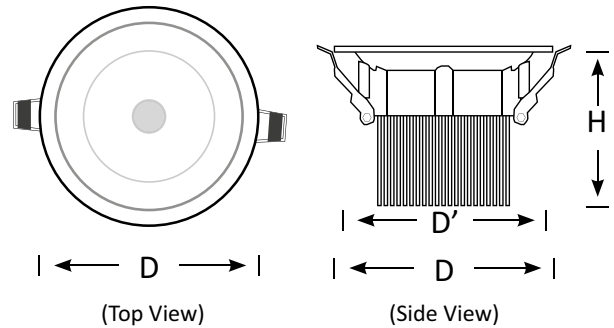

Specs

Connect: AU Standard Flex & Plug
Dimming: Various dimming options available on request

15°	24°	38°	60°
IP 44	>80 CRI	92 CRI	AC 200-240V
		3 Yrs Warranty	35000 @ L90 B10 Lifetime

BLDL-GIT-08

8W Recessed Downlight
Luminous Flux (lm): 800
CCT: Whites(3000K-5000K)
Viewing Angle: 24°
Dimensions (mm): D95*H80
Cutout(mm):D'75
Weight(kg): 0.4