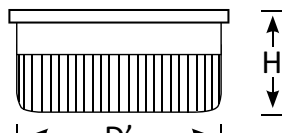

| ← D' → |
| ← D → |
(Side View)

Product Code	BLDL-GT8-15	BLDL-GT8-20	BLDL-GT8-30	BLDL-GT8-40
Power (W)	15	20	30	40
Luminous Flux(lm)	1500	2000	2700	3600
CCT	Warm White, Neutral White, Cool White (3000K-6000K)			
Connect	AU Standard Flex & Plug			
Dimming Options	Various dimming options available on request			
Dimensions(mm)	D110*H53	D145*H69	D190*H86	D230*H99
Cutout(mm)	D'95	D'125	D'165	D'210
Weight(kg)	0.4	0.6	0.8	0.9