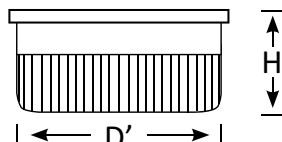

Also available in SMD diffused version. It can provide a nice wash of diffused light into a room.

Contact our lighting specialist for more information!

Downlight GT8

(Top View)

(Side View)

80°

IP 54

AC
200-240V

>80
CRI

92
CRI

5 Yrs
Warranty

35000
@ L90 B10
Lifetime

Product Code	BLDL-GT8-15	BLDL-GT8-20	BLDL-GT8-30	BLDL-GT8-40
Power (W)	15	20	30	40
Luminous Flux(lm)	1500	2000	2700	3600
CCT	Warm White, Neutral White, Cool White (3000K-6000K)			
Connect	AU Standard Flex & Plug			
Dimming Options	Various dimming options available on request			
Dimensions(mm)	D110*H53	D145*H69	D190*H86	D230*H99
Cutout(mm)	D'95	D'125	D'165	D'210
Weight(kg)	0.4	0.6	0.8	0.9