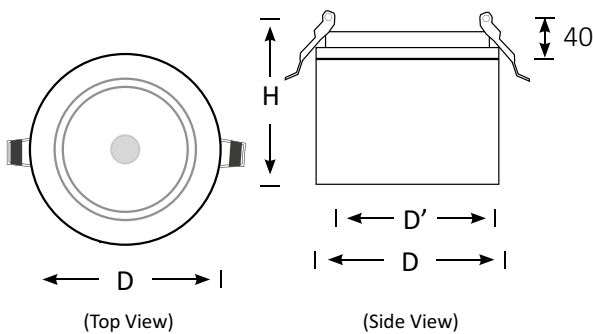

LARA is available as recessed light. Modern yet elegant, LARA recessed version is a 90mm cutout downlight, perfect for lighting up retail shops, galleries or other commercial projects.

The spotlight features black or white powdercoated aluminium housing, offers 355 degree rotation and 80 degree tilt.

What's more, it can be customised as a track light or surface mounted downlights for more flexible installation.

Supplied with LED driver and flex & plug, this 12W recessed downlight is easy to install.

Contact us to discuss your next project!