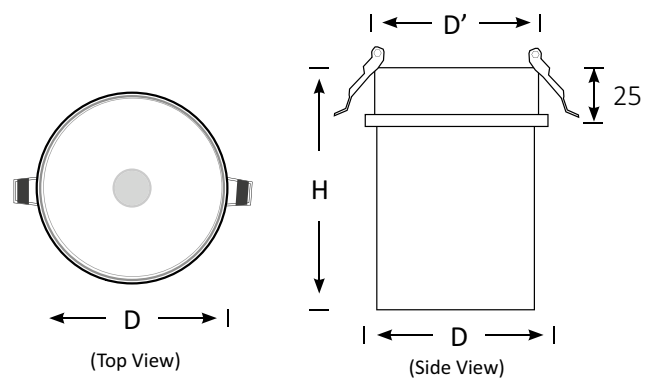

Downlight LARA2

*reflector options

15°	24°	36°	55°	IP 42
AC 220-240V	>80 CRI	92 CRI	3 Yrs Warranty	35000 @ L90 B10 Lifetime

CE

Product Code	BLDL-LARA2-12
Power (W)	12
Luminous Flux(lm)	1200
CCT	Warm White, Neutral White, Cool White (3000K-6000K)
Connect	AU Standard Flex & Plug
Dimming Options	Various dimming options available on request
Dimensions(mm)	D83*H110
Cutout(mm)	D'75
Weight(kg)	0.3