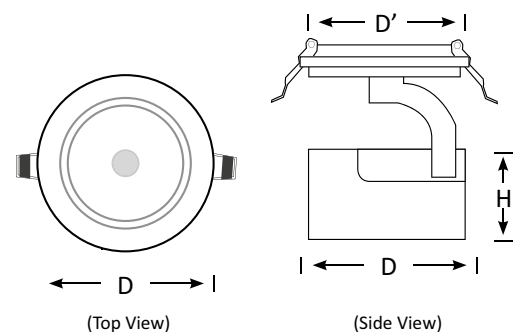

Contact us to discuss your next project!

*Track light version available

12°	24°	40°	60°	IP 42
AC 220-240V	>80 CRI	92 CRI	3 Yrs Warranty	35000 @ L90 B10 Lifetime

Downlight ME308

Product Code	BLDL-ME308-15	BLDL-ME308-20	BLDL-ME308-30
Power (W)	15	20	30
Luminous Flux(lm)	1500	2000	2700
CCT	Warm White, Neutral White, Cool White (3000K-6500K)		
Connect	AU Standard Flex & Plug		
Dimming Options	Non-dim, Trailing Edge, DALI		
Dimensions(mm)	D95*H52	D115*H64	D140*H75
Cutout(mm)	D'80	D'100	D'125
Weight(kg)	0.4	0.6	0.8