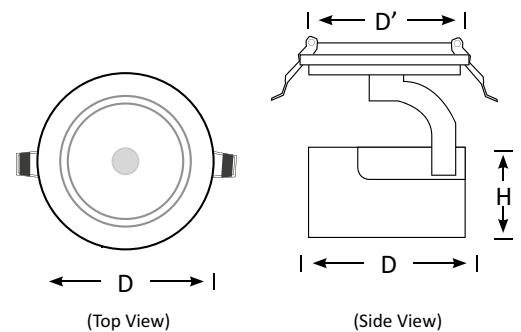

Contact us to discuss your next project!

*Track light version available

12°	24°	40°	60°	IP 42
AC 220-240V	>80 CRI	92 CRI	3 Yrs Warranty	35000 @ L90 B10 Lifetime

Downlight ME308

Product Code	BLDL-ME308-15	BLDL-ME308-20	BLDL-ME308-30
Power (W)	15	20	30
Luminous Flux(lm)	1500	2000	2700
CCT	Warm White, Neutral White, Cool White (3000K-6500K)		
Connect	AU Standard Flex & Plug		
Dimming Options	Non-dim, Trailing Edge, DALI		
Dimensions(mm)	D95*H52	D115*H64	D140*H75
Cutout(mm)	D'80	D'100	D'125
Weight(kg)	0.4	0.6	0.8