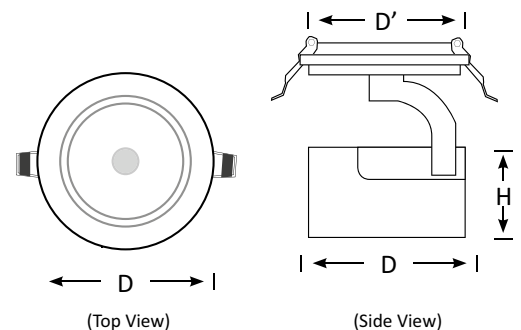

## Downlight ME308

Product Code	BLDL-ME308-15	BLDL-ME308-20	BLDL-ME308-30
Power (W)	15	20	30
Luminous Flux(lm)	1500	2000	2700
CCT	Warm White, Neutral White, Cool White (3000K-6500K)		
Connect	AU Standard Flex & Plug		
Dimming Options	Non-dim, Trailing Edge, DALI		
Dimensions(mm)	D95*H52	D115*H64	D140*H75
Cutout(mm)	D'80	D'100	D'125
Weight(kg)	0.4	0.6	0.8