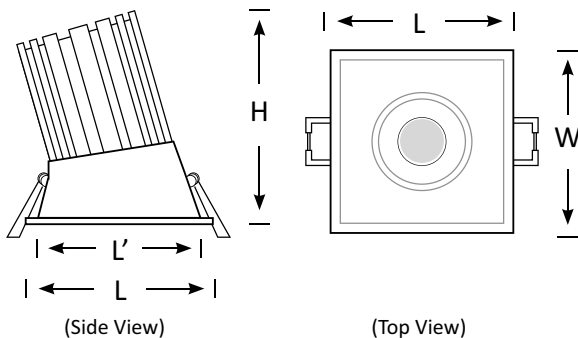

Downlight NA1

BoscoLighting's new NA1 Square Asymmetrical LED Downlight is a high quality die-cast downlight made for architectural and commercial applications.

The asymmetric output is perfect for wall washing or highlighting objects on walls.

Product Code	BLDL-NA1-09	BLDL-NA1-12
Power (W)	9	12
Luminous Flux(lm)	900	1200
CCT	Warm White, Neutral White, Cool White (2700K-6000K)	
Connect	AU Standard Flex & Plug	
Dimming Options	Various dimming options available on request	
Dimensions(mm)	L95*W95*H118	L95*W95*H123
Cutout(mm)	L'85*W'85	
Weight(kg)	0.3	0.5