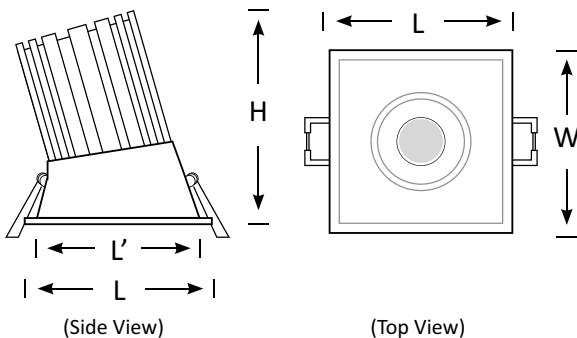

## Downlight NA1

BoscoLighting's new NA1 Square Asymmetrical LED Downlight is a high quality die-cast downlight made for architectural and commercial applications.

The asymmetric output is perfect for wall washing or highlighting objects on walls.

Product Code	BLDL-NA1-09	BLDL-NA1-12
Power (W)	9	12
Luminous Flux(lm)	900	1200
CCT	Warm White, Neutral White, Cool White (2700K-6000K)	
Connect	AU Standard Flex & Plug	
Dimming Options	Various dimming options available on request	
Dimensions(mm)	L95*W95*H118	L95*W95*H123
Cutout(mm)	L'85*W'85	
Weight(kg)	0.3	0.5