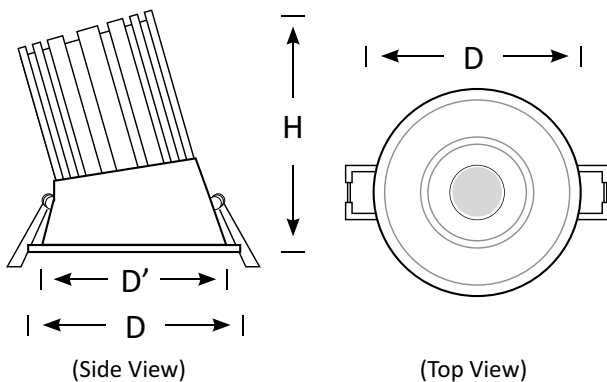

BoscoLighting's new NA2 Round Asymmetrical LED Downlight is a high quality die-cast downlight made for architectural and commercial applications.

The asymmetric output is perfect for wall washing or highlighting objects on walls.

Contact us!

Downlight NA2

Product Code	BLDL-NA2-09	BLDL-NA2-12
Power (W)	9	12
Luminous Flux(lm)	900	1200
CCT	Warm White, Neutral White, Cool White (2700K-6000K)	
Connect	AU Standard Flex & Plug	
Dimming Options	Various dimming options available on request	
Dimensions(mm)	D95*H118	D95*H123
Cutout(mm)	D'85	
Weight(kg)	0.3	0.5