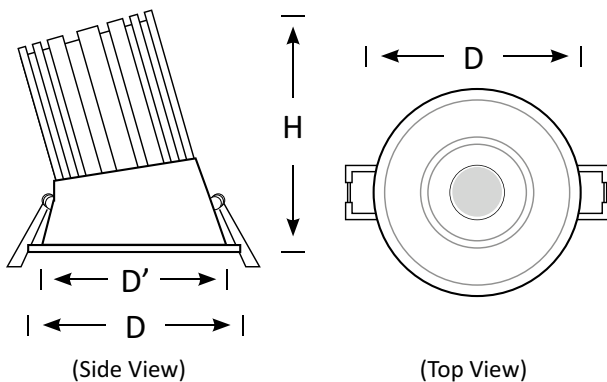

BoscoLighting's new NA2 Round Asymmetrical LED Downlight is a high quality die-cast downlight made for architectural and commercial applications.

The asymmetric output is perfect for wall washing or highlighting objects on walls.

## Downlight NA2

24°	IP 42	>80 CRI	92 CRI
CE	AC 200-240V	3 Yrs Warranty	35000 @ L90 B10 Lifetime

Product Code	BLDL-NA2-09	BLDL-NA2-12
Power (W)	9	12
Luminous Flux(lm)	900	1200
CCT	Warm White, Neutral White, Cool White (2700K-6000K)	
Connect	AU Standard Flex & Plug	
Dimming Options	Various dimming options available on request	
Dimensions(mm)	D95*H118	D95*H123
Cutout(mm)	D'85	
Weight(kg)	0.3	0.5