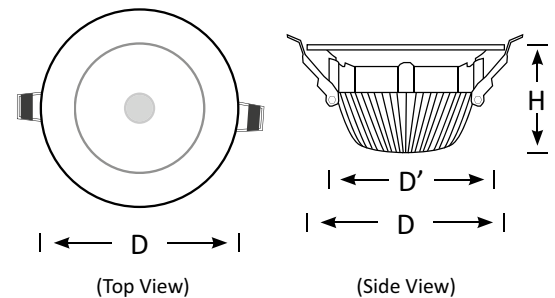

BoscoLighting's ODA Recessed Downlight features a die-cast aluminium body and curved trim design. With the LED pushed back into the fitting this provides less glare. Available with 10W, 15W, 20W, 25W & 30W, the range is suitable for varying ceiling heights.

The downlight is supplied with drivers as well as flex and plug lead, making it a fast and easy installation.

Contact us for a quote now!

Downlight ODA

Features

- Range from 10W to 30W
- Easy installation
- LED Driver Included
- Supplied with Flex & Plug

35000
@ L90 B10
Lifetime

Product Code	BLDL-ODA-10	BLDL-ODA-15	BLDL-ODA-20	BLDL-ODA-25	BLDL-ODA-30
Power (W)	10	15	20	25	30
Luminous Flux(lm)	1000	1500	2000	2500	2700
CCT	Warm White, Neutral White, Cool White (3000K-6000K)				
Connect	AU Standard Flex & Plug				
Dimming Options	Various dimming options available on request				
Dimensions(mm)	D90*H50	D120*H65	D148*H85	D200*H105	D235*H110
Cutout(mm)	D'75	D'105	D'135	D'180	D'200
Weight(kg)	0.2	0.4	0.6	0.8	1