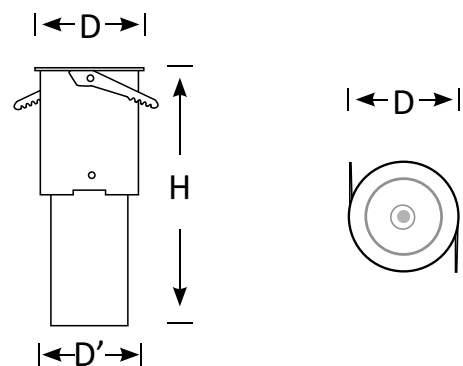

Call us today for more information.

Product Code	<b>BLDL-PIN-07</b>
Power (W)	7
Luminous Flux(lm)	700
CCT	Warm White, Neutral White, Cool White (3000K-6000K)
Connect	AU Standard Flex & Plug
Dimming Options	Various dimming options available on request
Dimensions(mm)	D44*H90
Cutout(mm)	D'40
Weight(kg)	0.3

## Downlight PIN

(Side View)

(Top View)