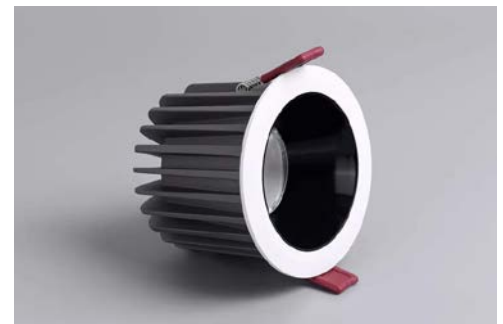

Introducing the SEAL Waterproof Downlight Series – your ultimate lighting solution for diverse environments. Available in 8W, 12W, and 20W variants, this series is designed to deliver exceptional performance with an IP65 waterproof rating, ensuring reliable illumination even in challenging conditions.

Downlight SEAL

15°	24°	38°	60°	IP 65
>80 CRI	92 CRI	AC 200-240V	3 Yrs Warranty	35000 @ L90 B10 Lifetime

Product Code	BLDL-SEAL-08	BLDL-SEAL-12	BLDL-SEAL-20
Power (W)	8	12	20
Luminous Flux(lm)	800	1200	2000
CCT	Warm White, Neutral White, Cool White (3000K-6500K)		
Connect	AU Standard Flex & Plug		
Dimming Options	Non-dim, Trailing Edge		
Dimensions(mm)	D65*H60	D83*H72	D107*H76
Cutout(mm)	D'60	D'75	D'95
Weight(kg)	0.2	0.3	0.4