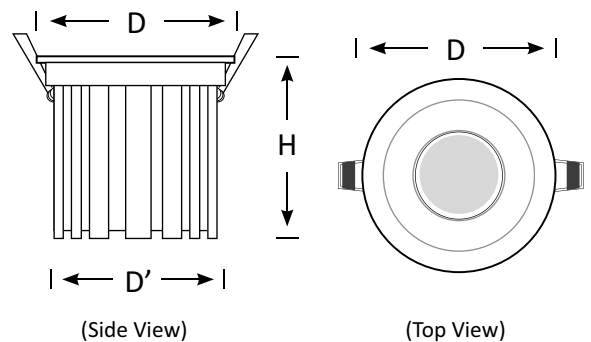

Introducing the SEAL Waterproof Downlight Series – your ultimate lighting solution for diverse environments. Available in 8W, 12W, and 20W variants, this series is designed to deliver exceptional performance with an IP65 waterproof rating, ensuring reliable illumination even in challenging conditions.

Downlight SEAL

15°	24°	38°	60°	IP 65
>80 CRI	92 CRI	AC 200-240V	3 Yrs Warranty	35000 @ L90 B10 Lifetime

Product Code	BLDL-SEAL-08	BLDL-SEAL-12	BLDL-SEAL-20
Power (W)	8	12	20
Luminous Flux(lm)	800	1200	2000
CCT	Warm White, Neutral White, Cool White (3000K-6500K)		
Connect	AU Standard Flex & Plug		
Dimming Options	Non-dim, Trailing Edge		
Dimensions(mm)	D65*H60	D83*H72	D107*H76
Cutout(mm)	D'60	D'75	D'95
Weight(kg)	0.2	0.3	0.4