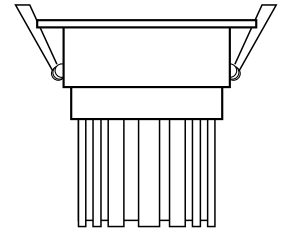

WAH2 recessed downlight is an elegant and highly functional addition to BoscoLighting's led downlight range, featuring narrow trim design. The deep recessed design of LED fitting guarantees a higher level of visual comfort. It is supplied with drivers as well as flex and plug lead, making it a fast and easy installation.

## Downlight WAH2

| ← D → |  
(Top View)

| ← D' → |  
| ← D → |  
(Side View)

Product Code	BLDL-WAH2-07	BLDL-WAH2-10	BLDL-WAH2-15
Power (W)	7	10	15
Luminous Flux(lm)	700	1000	1500
CCT	Warm White, Neutral White, Cool White (2700K-6000K)		
Connect	AU Standard Flex & Plug		
Dimming Options	Various dimming options available on request		
Dimensions(mm)	D81*H95	D81*H110	D81*H135
Cutout(mm)	D'75		
Weight(kg)	0.3	0.4	0.5