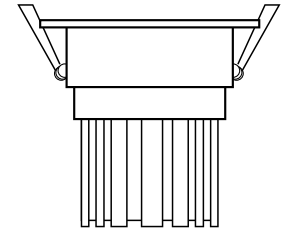

WAH2 recessed downlight is an elegant and highly functional addition to BoscoLighting's led downlight range, featuring narrow trim design. The deep recessed design of LED fitting guarantees a higher level of visual comfort. It is supplied with drivers as well as flex and plug lead, making it a fast and easy installation.

WAH2 is available in black or white reflector options. This narrow trim LED downlight is ideal for modern residential properties as well as restaurants, cafes or other retail stores.

Downlight WAH2

| ← D → |
(Top View)

| ← D' → |
| ← D → |
(Side View)

Features

- Easy installation
- LED Driver Included
- Supplied with Flex & Plug

Product Code	BLDL-WAH2-07	BLDL-WAH2-10	BLDL-WAH2-15
Power (W)	7	10	15
Luminous Flux(lm)	700	1000	1500
CCT	Warm White, Neutral White, Cool White (2700K-6000K)		
Connect	AU Standard Flex & Plug		
Dimming Options	Various dimming options available on request		
Dimensions(mm)	D81*H95	D81*H110	D81*H135
Cutout(mm)	D'75		
Weight(kg)	0.3	0.4	0.5