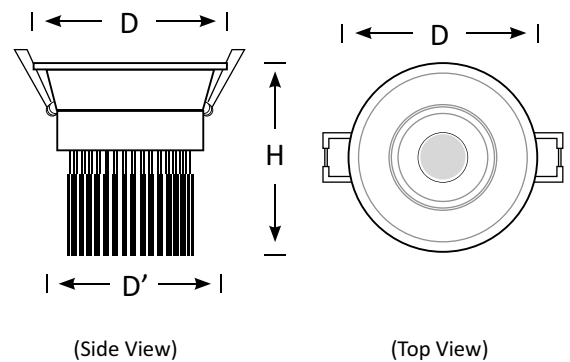

Features

- Easy installation
- LED Driver Included
- Supplied with Flex & Plug

15°	24°	38°	60°	IP 44	>80 CRI	92 CRI	AC 200-240V	3 Yrs Warranty	35000 @ L90 B10 Lifetime

Product Code	BLDL-WAJ-07	BLDL-WAJ-10	BLDL-WAJ-15
Power (W)	7	10	15
Luminous Flux(lm)	700	1000	1500
CCT	Warm White, Neutral White, Cool White (2700K-6000K)		
Connect	AU Standard Flex & Plug		
Dimming Options	Various dimming options available on request		
Dimensions(mm)	D90*H120		
Cutout(mm)	D'85		
Weight(kg)	0.3