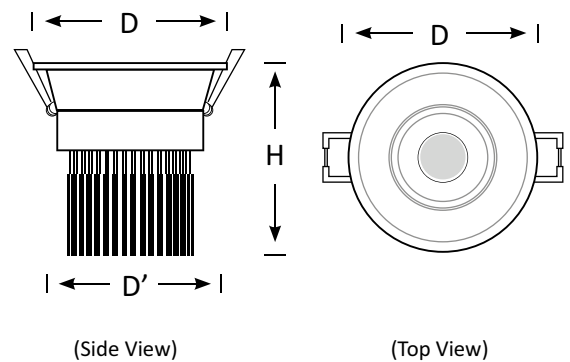

Downlight WAJ

Features

- Easy installation
- LED Driver Included
- Supplied with Flex & Plug

Product Code	BLDL-WAJ-07	BLDL-WAJ-10	BLDL-WAJ-15
Power (W)	7	10	15
Luminous Flux(lm)	700	1000	1500
CCT	Warm White, Neutral White, Cool White (2700K-6000K)		
Connect	AU Standard Flex & Plug		
Dimming Options	Various dimming options available on request		
Dimensions(mm)	D90*H120		
Cutout(mm)	D'85		
Weight(kg)	0.3		