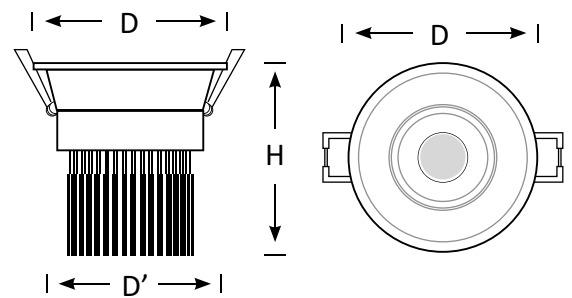

This 12W downlight is shorter than other WAJ downlights. Manufactured at 90mm height, this shorter version is compact yet performing as good as other WAJ downlights. It is ideal for projects that have narrow ceilings. With deep set cone finished in white powder coated aluminium, it is perfect for commercial, retail and other applications required high quality wall wash luminaire.

Downlight WAJ2

Features

- Easy installation
- LED Driver Included
- Supplied with Flex & Plug

(Side View)

(Top View)

\wedge 20°	\wedge 36°	\wedge 60°	IP 44	>80 CRI	92 CRI	AC 200-240V	3 Yrs Warranty	35000 @ L90 B10 Lifetime
-----------------	-----------------	-----------------	-------	------------	-----------	----------------	-------------------	--------------------------------

Product Code	BLDL-WAJ2-12
Power (W)	12
Luminous Flux(lm)	1200
CCT	Warm White, Neutral White, Cool White (2700K-6000K)
Connect	AU Standard Flex & Plug
Dimming Options	Various dimming options available on request
Dimensions(mm)	D98*H90
Cutout(mm)	D'85
Weight(kg)	0.4