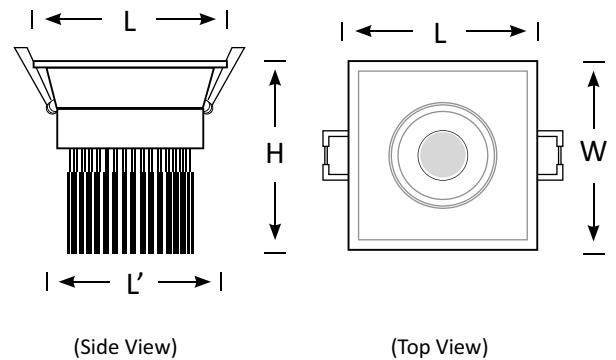

BoscoLighting's WAS Series features with deep cone reflector finished in white powder coated aluminium, minimising glare and light spill. Perfect for commercial, retail and other applications required high quality wall wash lighting products.

## Features

- Easy installation
- LED Driver Included
- Supplied with Flex & Plug

Product Code	BLDL-WAS-10	BLDL-WAS-15
Power (W)	10	15
Luminous Flux(lm)	1000	1500
CCT	Warm White, Neutral White, Cool White (2700K-6000K)	
Connect	AU Standard Flex & Plug	
Dimming Options	Various dimming options available on request	
Dimensions(mm)	L90*W90*H120	
Cutout(mm)	L'80*W'80	
Weight(kg)	0.3	