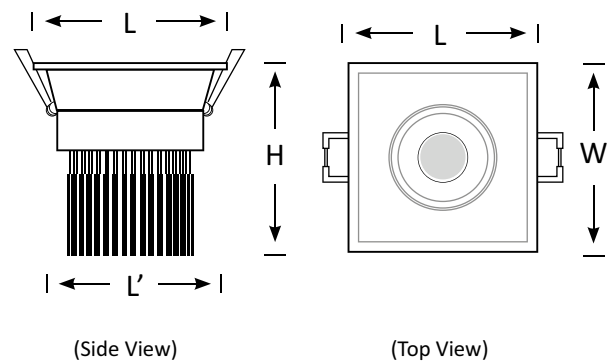

BoscoLighting's WAS Series features with deep cone reflector finished in white powder coated aluminium, minimising glare and light spill. Perfect for commercial, retail and other applications required high quality wall wash lighting products.

## Features

- Easy installation
- LED Driver Included
- Supplied with Flex & Plug

Product Code	BLDL-WAS-10	BLDL-WAS-15
Power (W)	10	15
Luminous Flux(lm)	1000	1500
CCT	Warm White, Neutral White, Cool White (2700K-6000K)	
Connect	AU Standard Flex & Plug	
Dimming Options	Various dimming options available on request	
Dimensions(mm)	L90*W90*H120	
Cutout(mm)	L'80*W'80	
Weight(kg)	0.3	